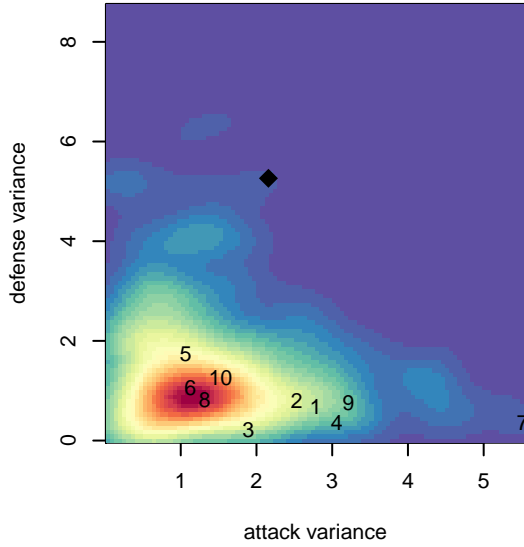

FSC Roses White G04

, OR
 G04 total strength=904
 attack=2.24 defense=0.92
 fall league = PTT G04 Div 2 Red North

alt names used:
 FOOTHILLS SOCCER CLU U14 ROSES (OR)
 FSC 04G Roses White
 FSC 04G Roses White

Venues played:
 2017 Bend Premier Cup Nadia Nadim (Silver) [
 2017 PTT G04 Division 2 Red North
 2017 OYS Founders Cup G04

FSC Roses White G04
 Dots are actual minus expected GF (blue circles) and GA (red triangles).
 Blue line is smoothed change in attack strength. Red is smoothed change in defense strength.

**attack and defense variance (black dot)
relative to other teams
and top 10 in region**

**attack and defense rating
relative to others at age
and all opponents in last 13 months**

Performance relative to 13 month average