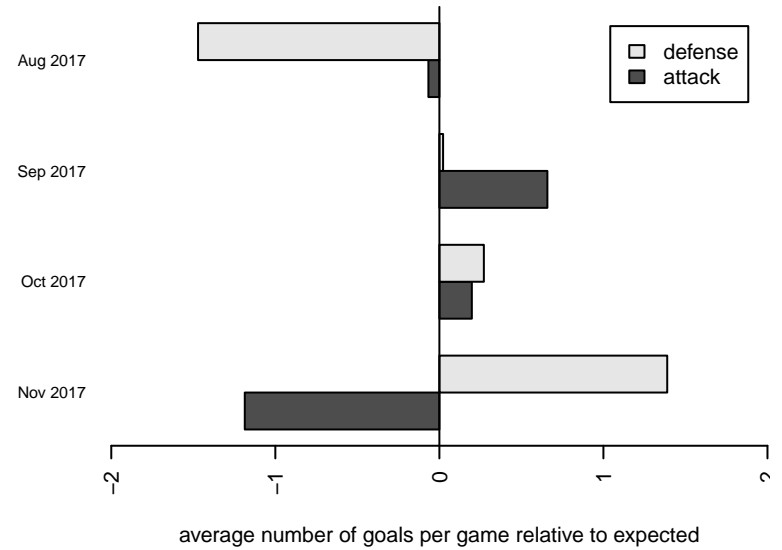

Performance relative to 13 month average