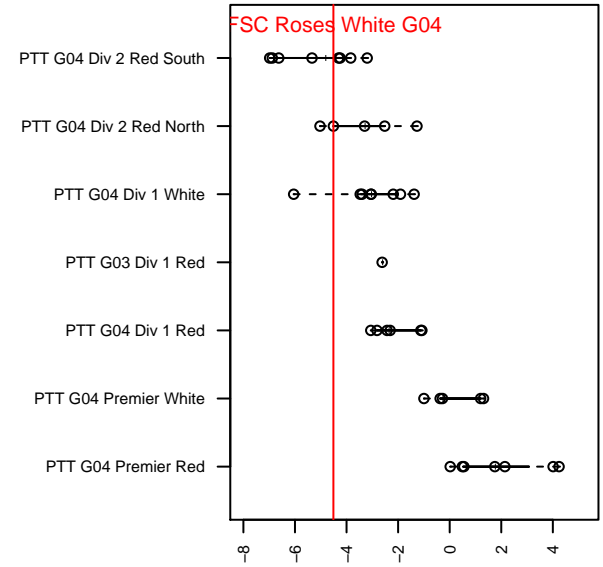

FSC Roses White G04

, OR
 G04 total strength=904
 attack=2.24 defense=0.92
 fall league = PTT G04 Div 2 Red North

alt names used:
 FOOTHILLS SOCCER CLU U14 ROSES (OR)
 FSC 04G Roses White
 FSC 04G Roses White

Venues played:
 2017 Bend Premier Cup Nadia Nadim (Silver) [
 2017 PTT G04 Division 2 Red North
 2017 OYS Founders Cup G04

FSC Roses White G04
 Dots are actual minus expected GF (blue circles) and GA (red triangles).
 Blue line is smoothed change in attack strength. Red is smoothed change in defense strength.

**attack and defense variance (black dot)
relative to other teams
and top 10 in region**

**attack and defense rating
relative to others at age
and all opponents in last 13 months**

Performance relative to 13 month average